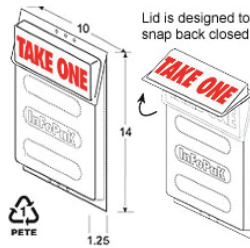

2 signs ... \$135.00 ea

**Lock Box** - Black 4-digit combination

Set your own combination.

Holds multiple items.

1 Lock Box ... \$32.95

**Info Pack** - 10"wide x 14"high  
Clear plastic

1 Info Pack ... \$19.95